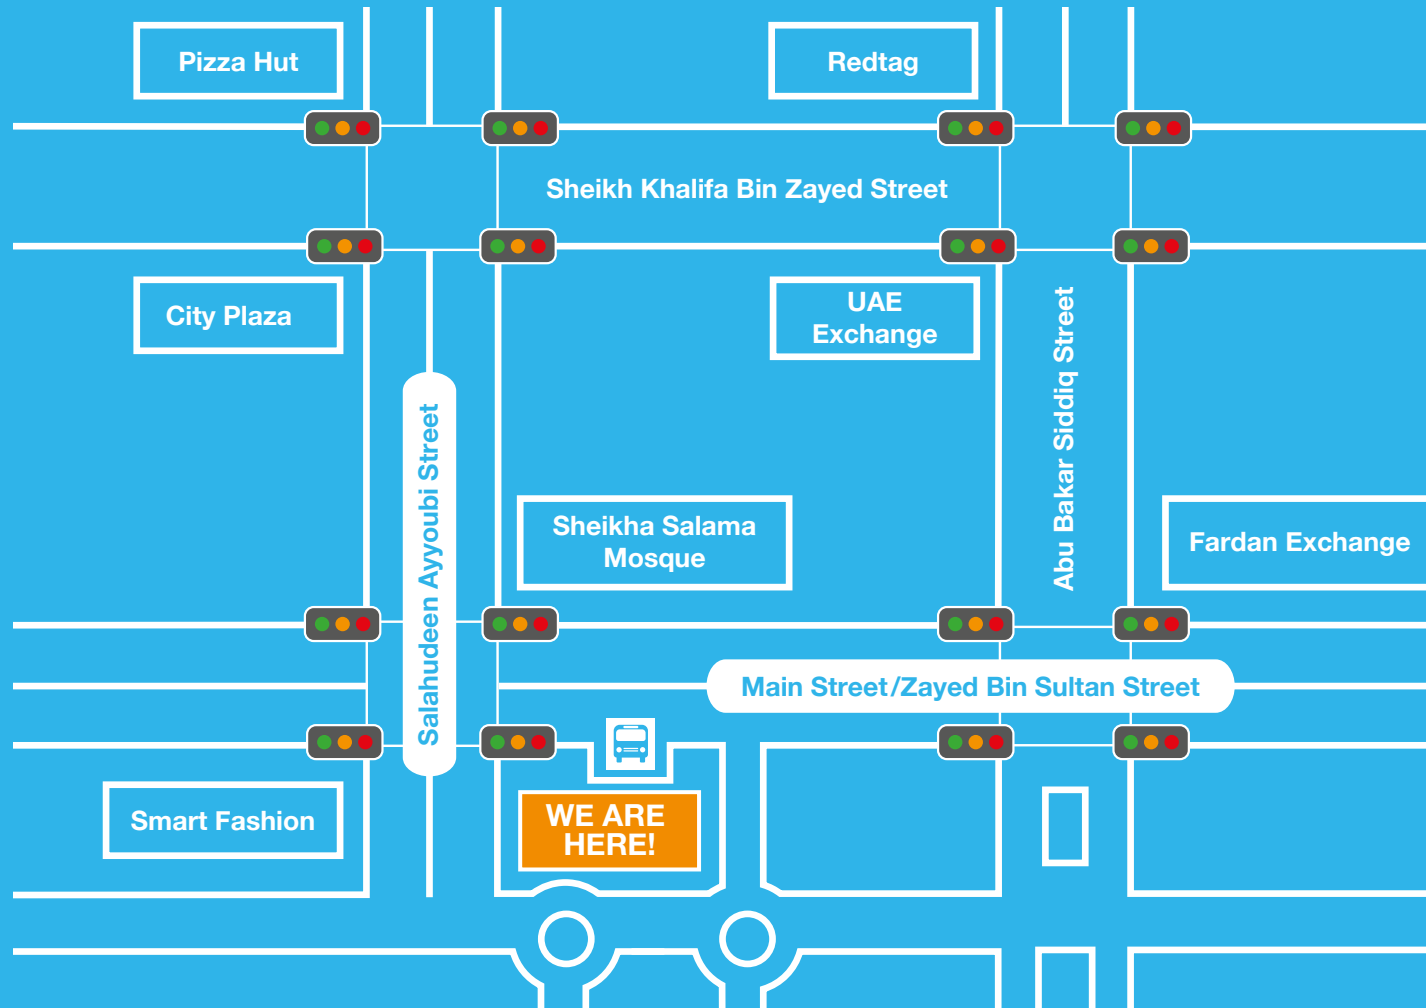

flydubai

**flydubai Travel Shop**  
**Al Ain, UAE**

**Opening times:**

Saturday to Thursday – 08:00 to 20:00

**UAE visa services:**

Saturday to Thursday – 09:00 to 17:00