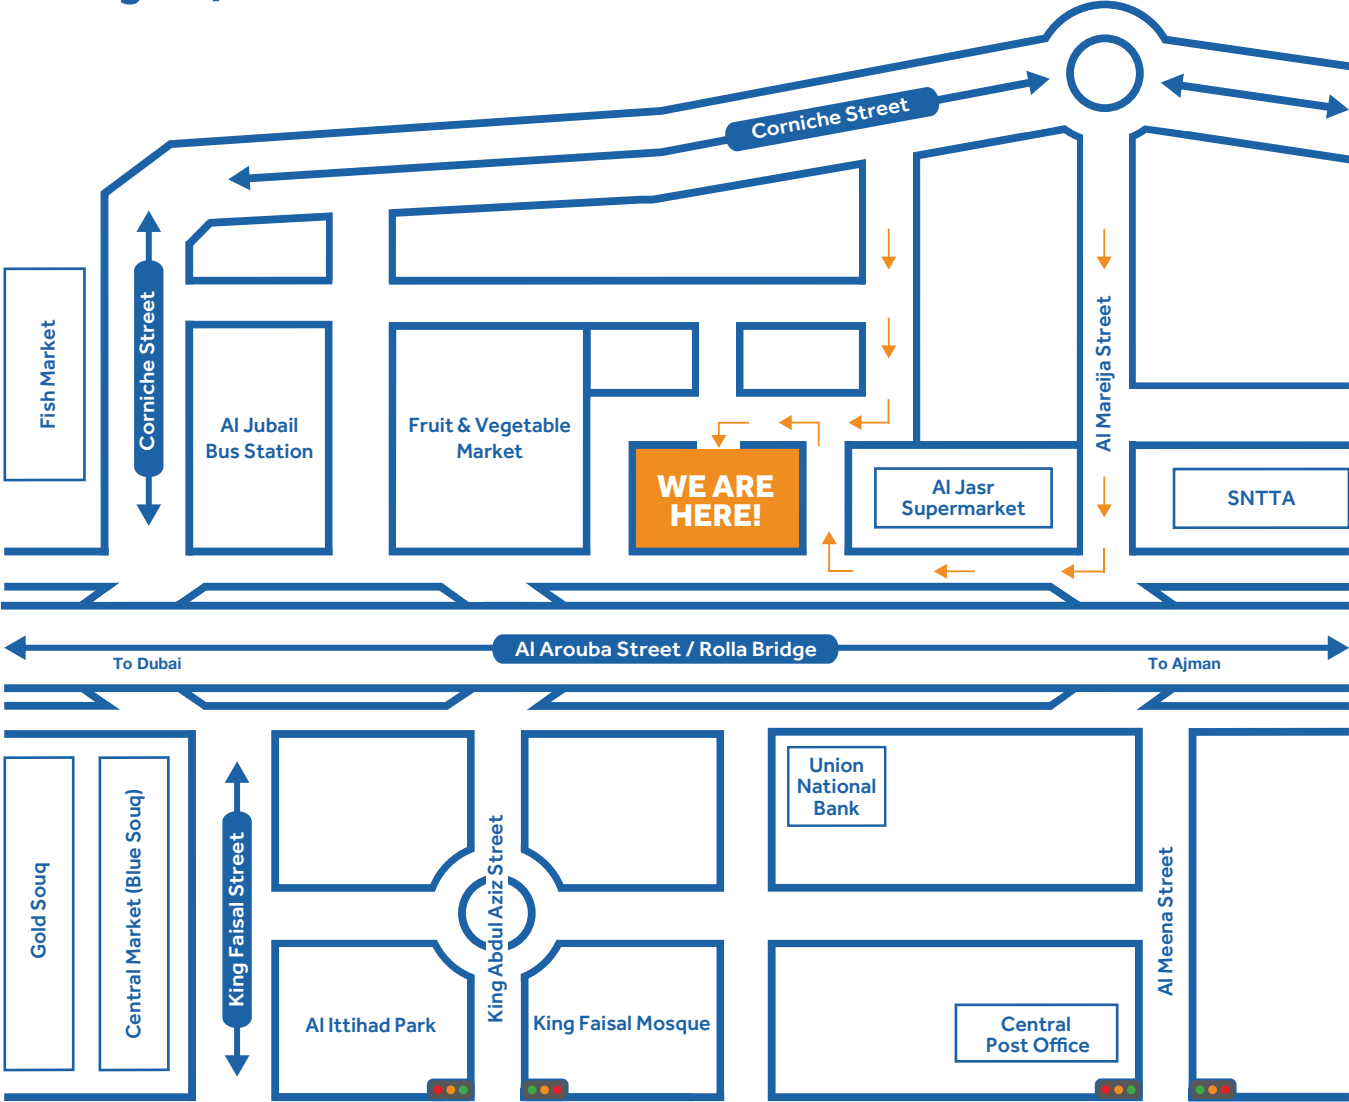

flydubai Travel Shop Sharjah, UAE

Opening times:
Saturday to Thursday
08:00 to 20:00