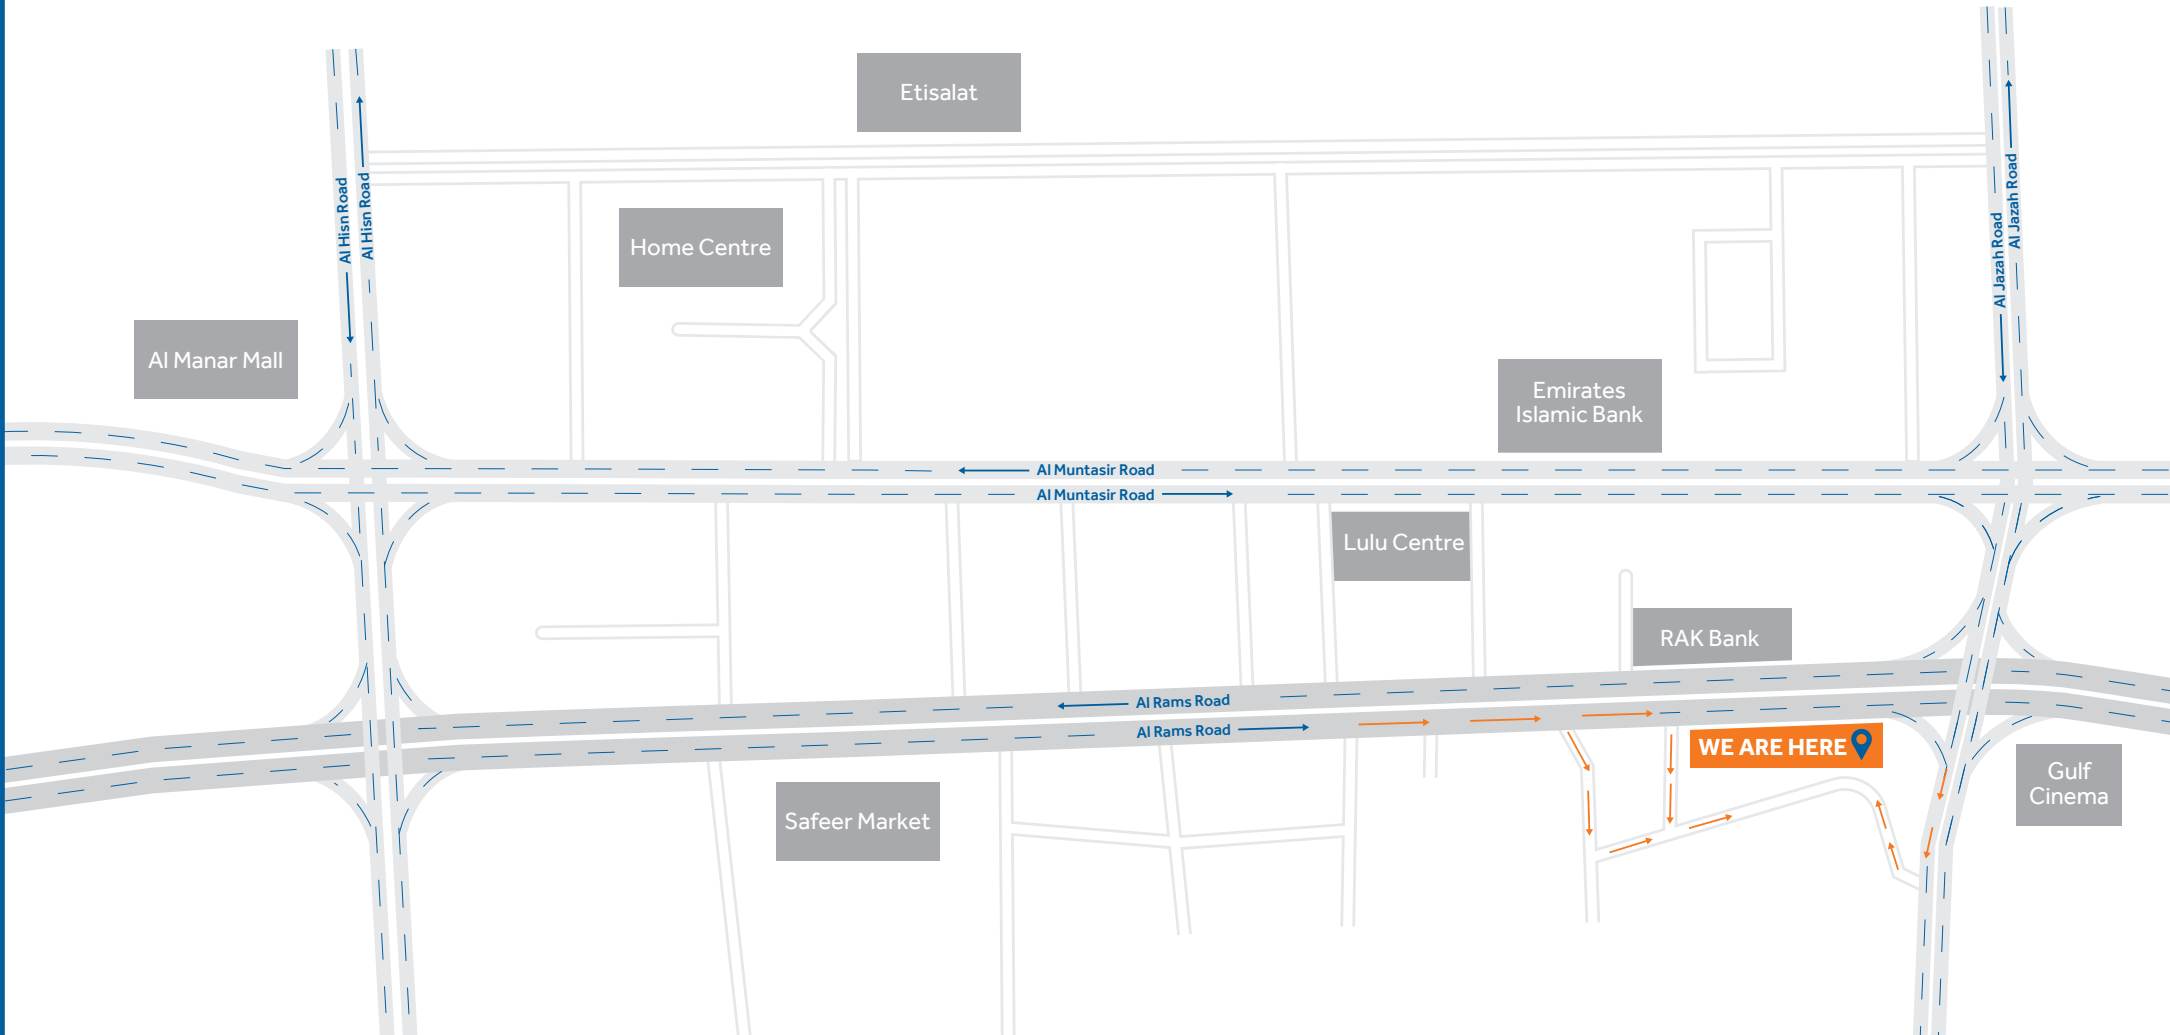

# flydubai Travel Shop

Ground Floor, OMEST Building, Oman Road  
Al Nakheel area, Ras Al Khaimah

**Opening times:** Saturday to Thursday, 09:00 to 13:00 and 17:00 to 20:00

flydubai