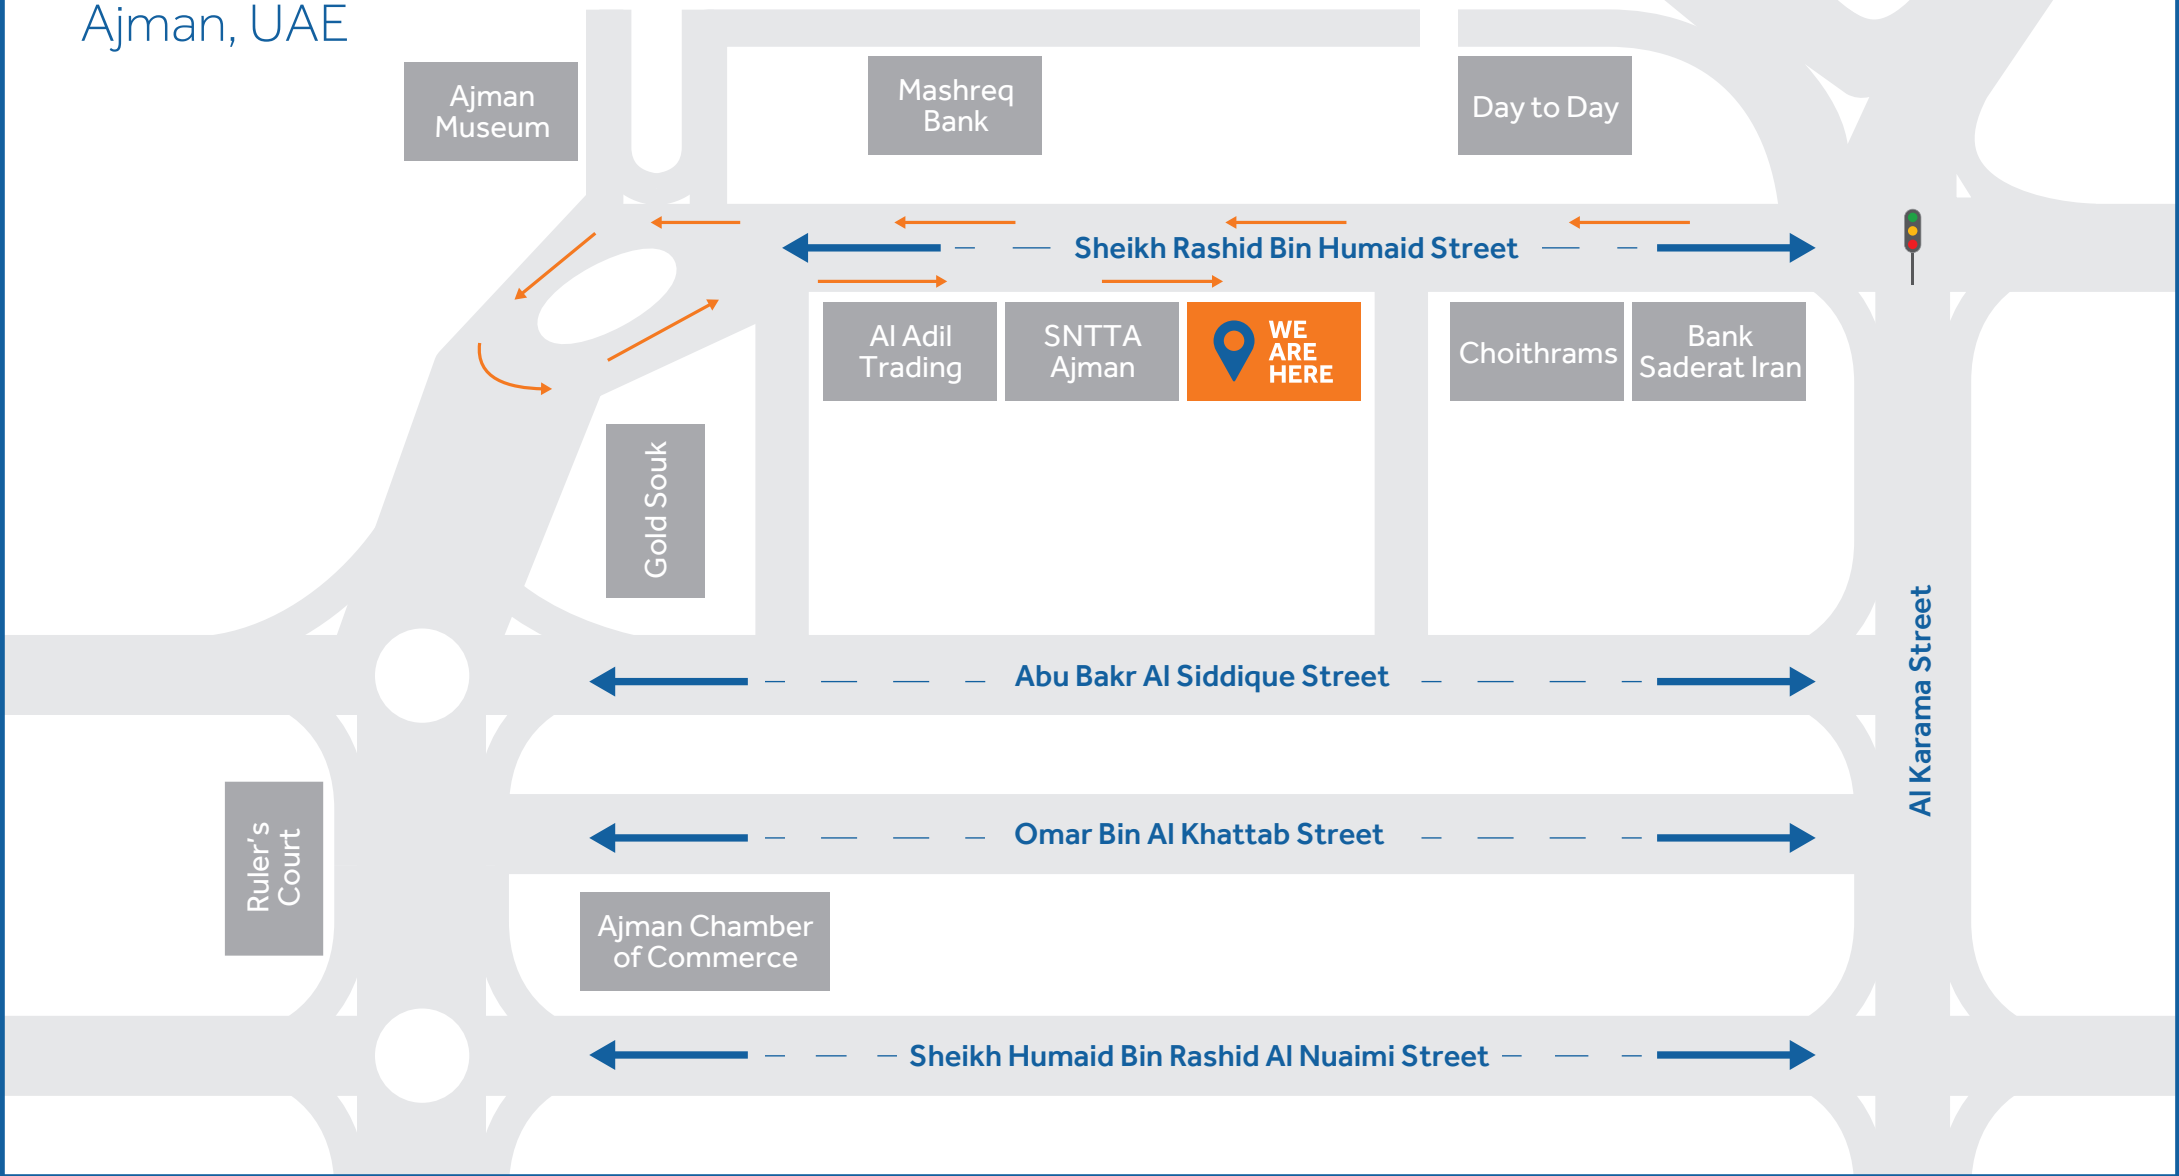

flydubai Travel Shop

Ajman, UAE

Opening times: Saturday to Thursday, 09:00 to 13:00 and 16:00 to 20:00

flydubai