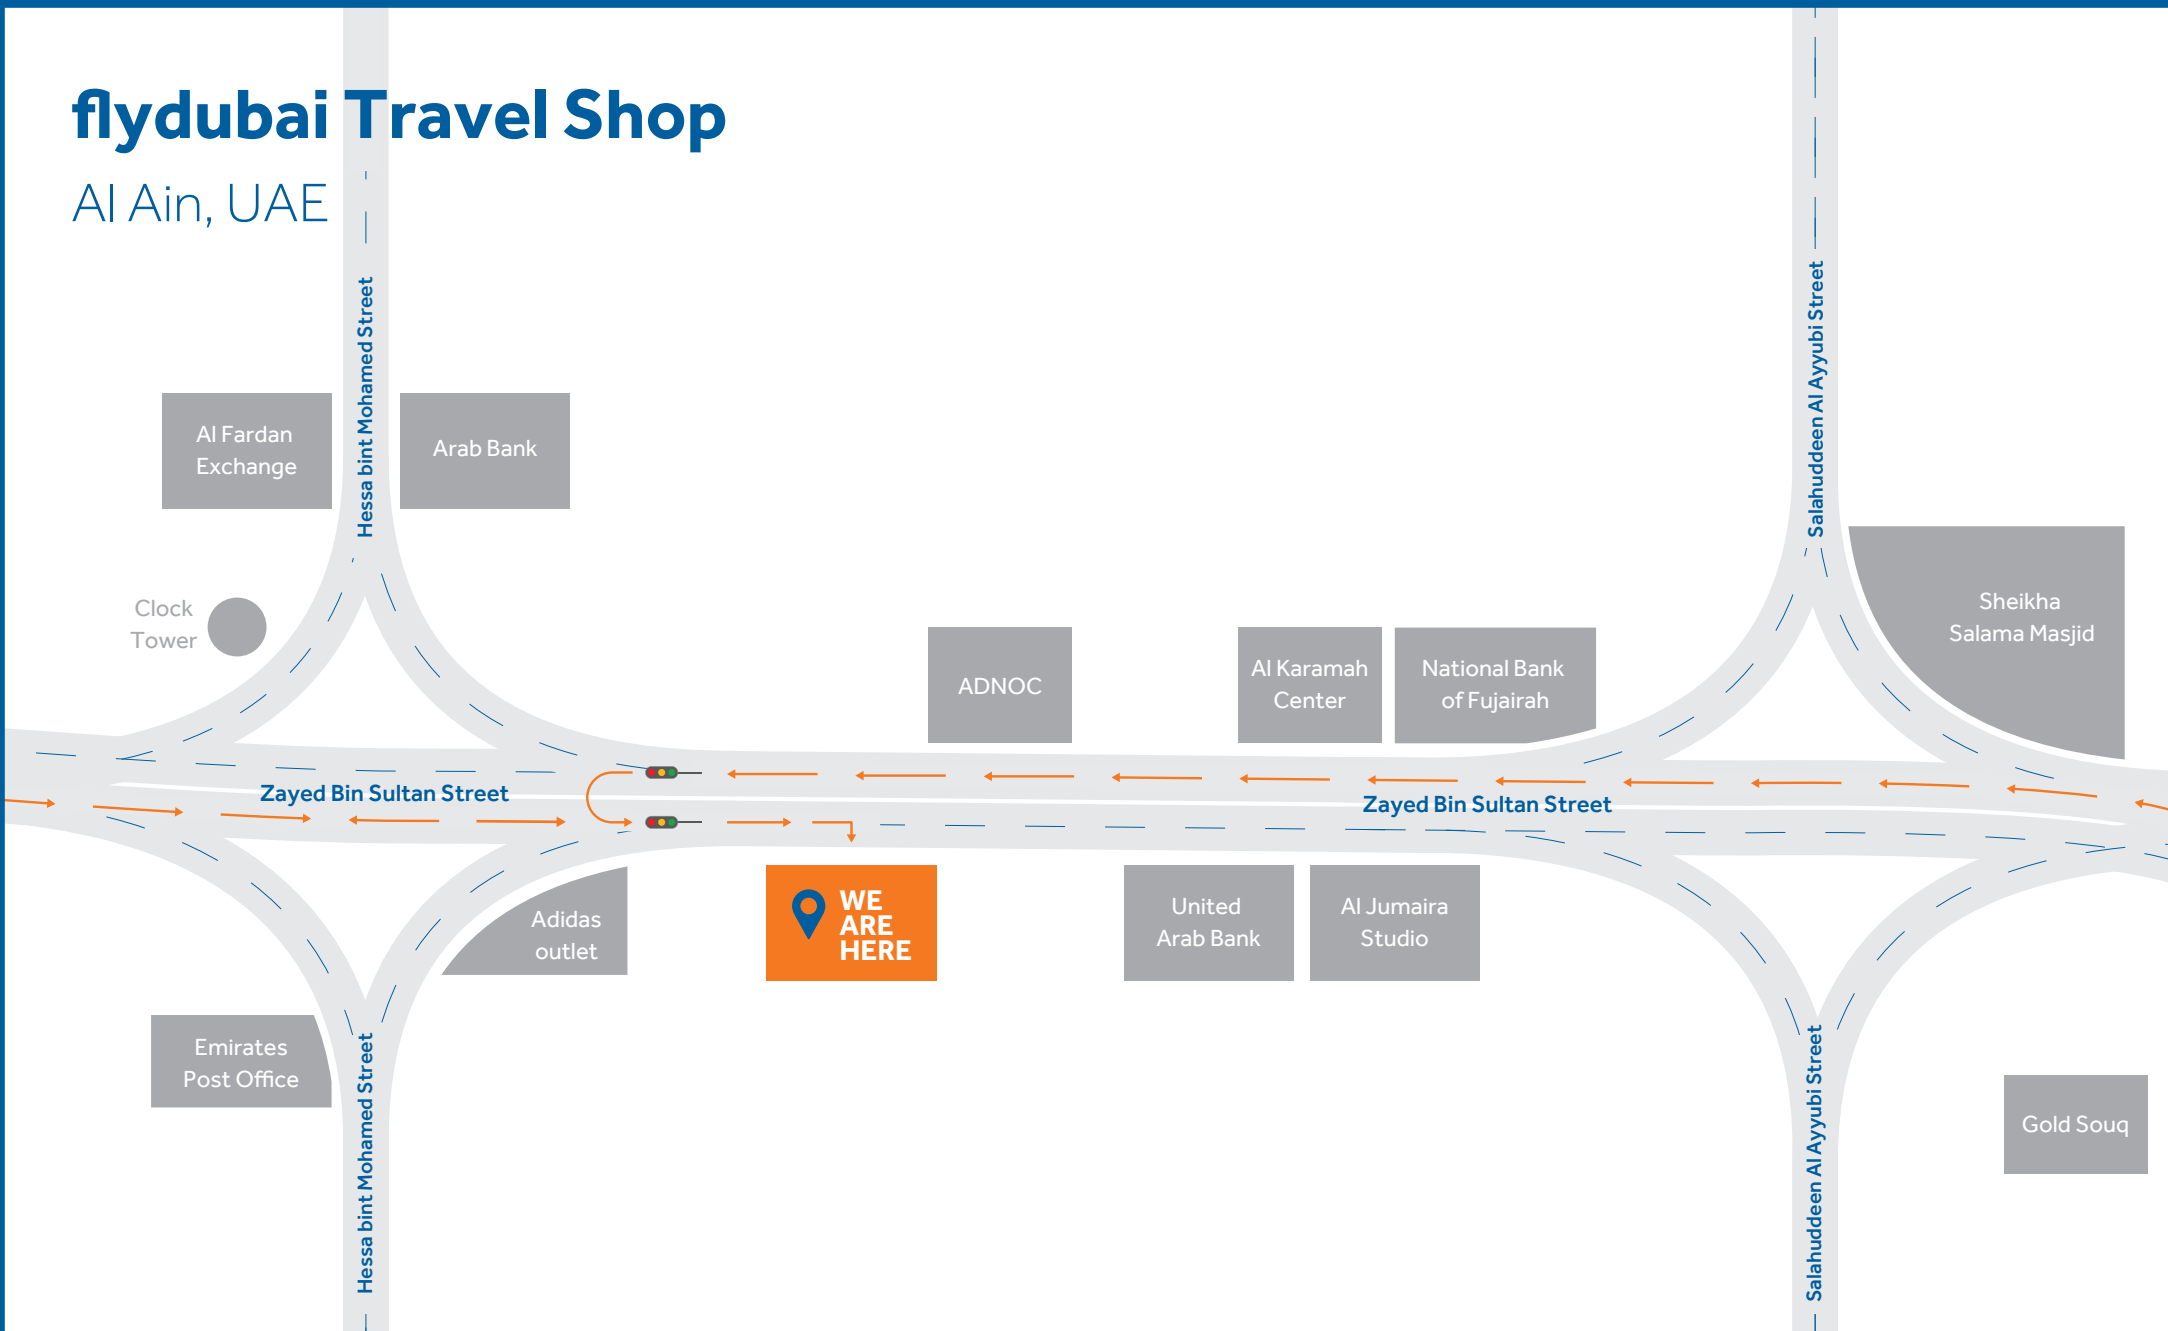

flydubai Travel Shop

Al Ain, UAE

Opening times: Saturday to Thursday, 09:00 to 13:00 and 16:30 to 20:30

flydubai