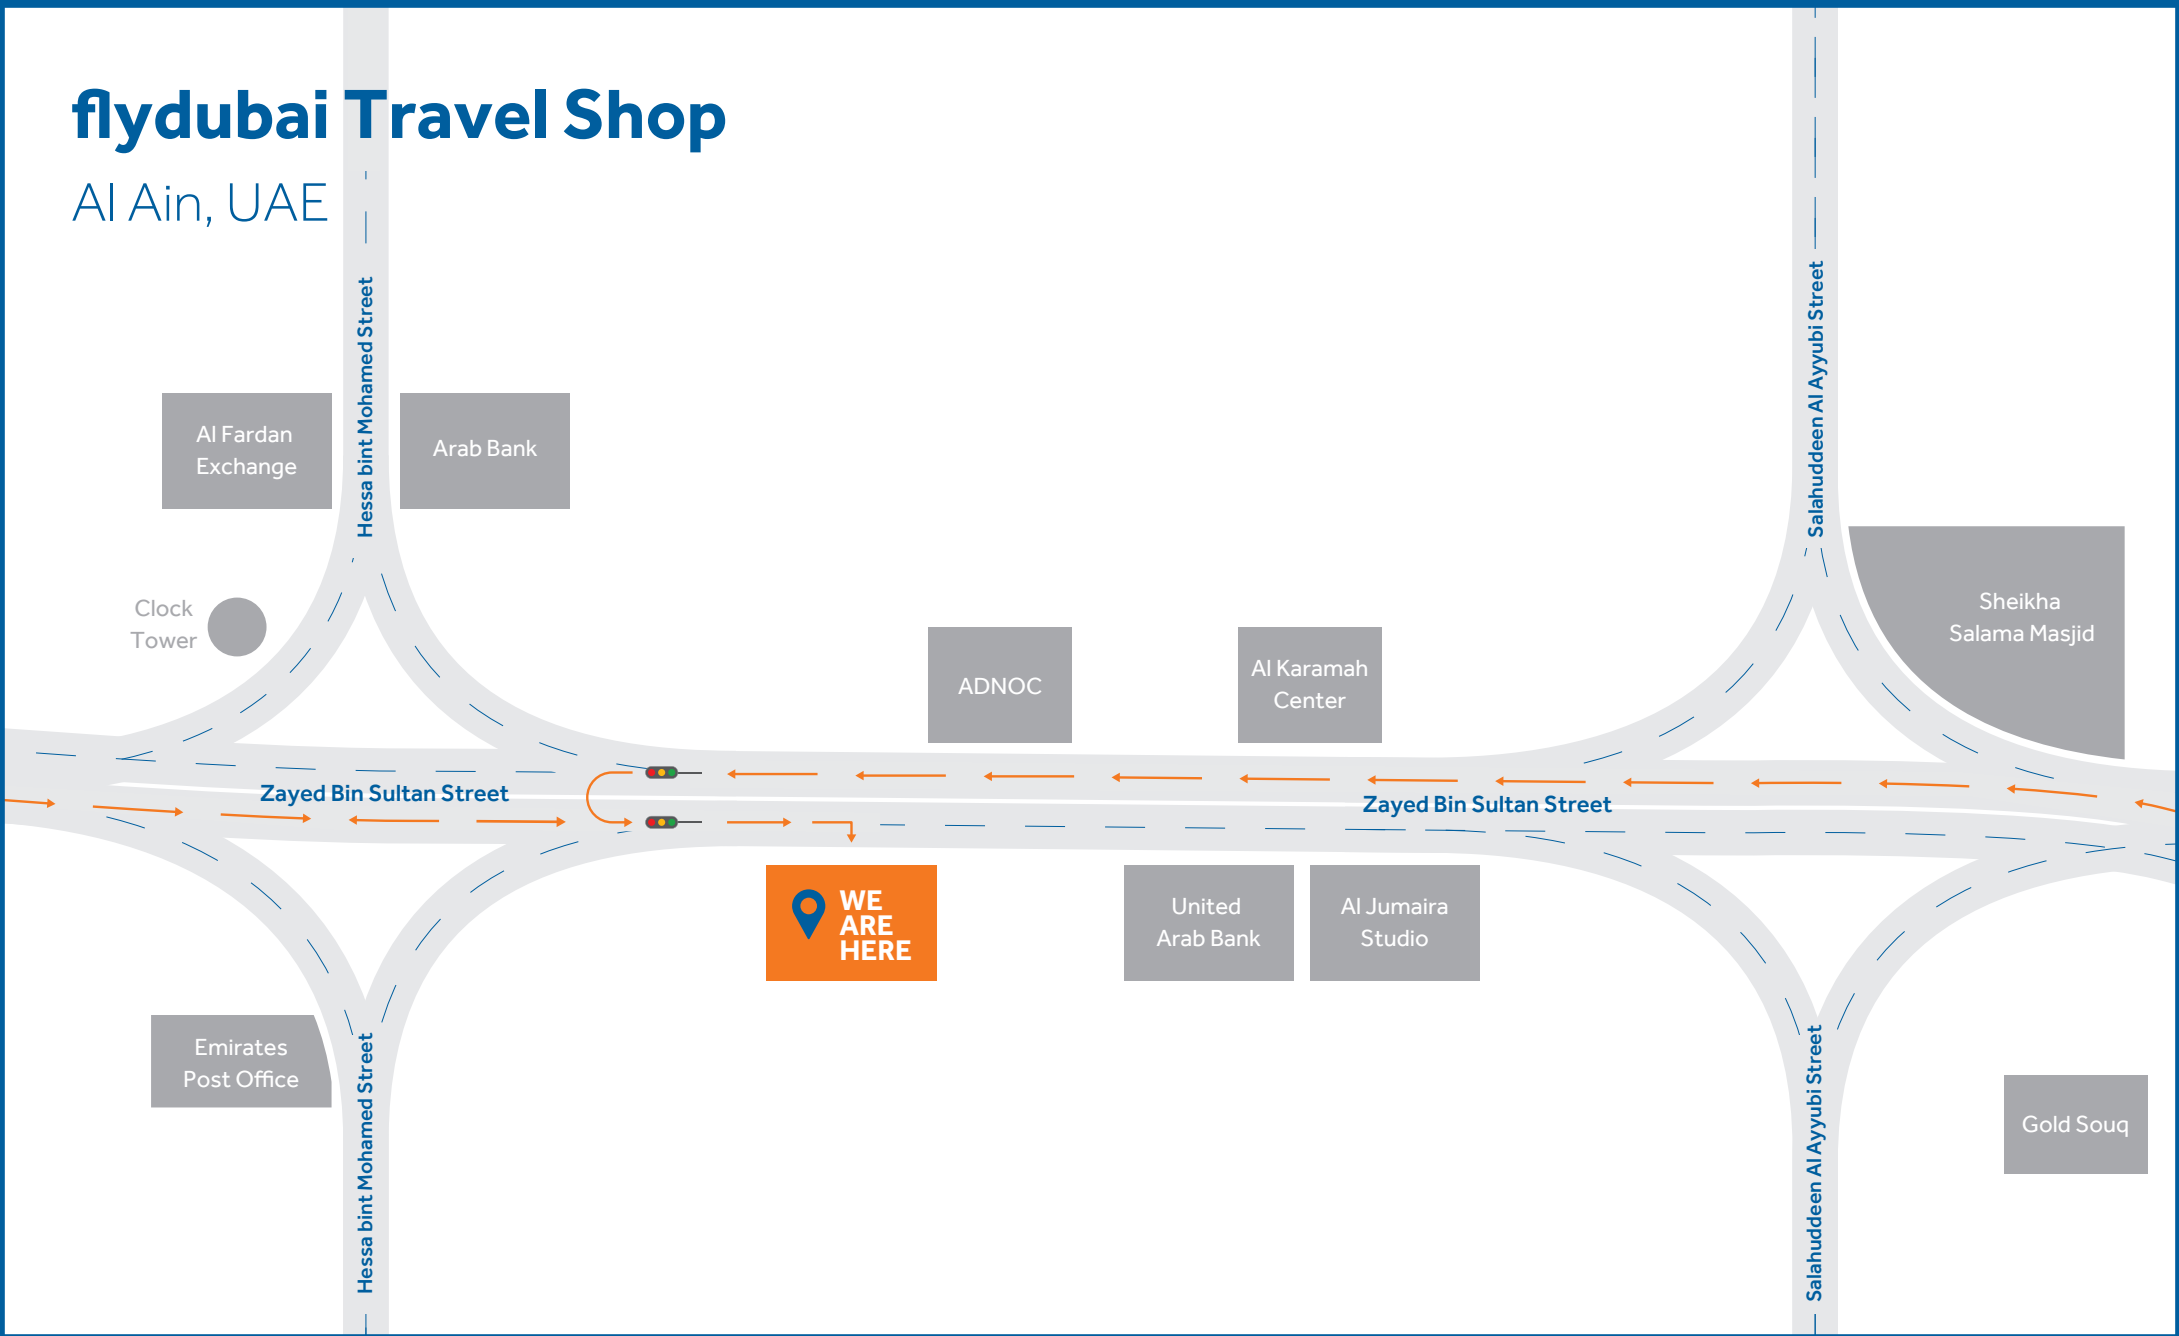

flydubai Travel Shop

Al Ain, UAE

Opening times: Monday to Saturday, 09:00 to 13:00 and 16:30 to 20:30